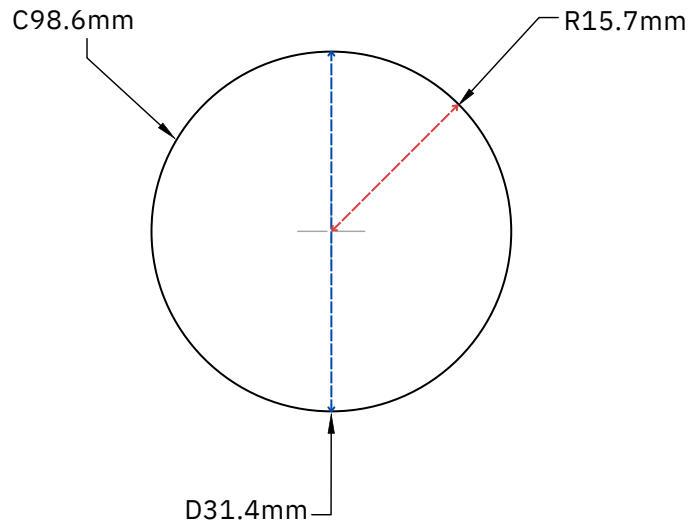

Item Name:	Natural Cork Ball 31.4mm
Item Code:	balls-314
Item Description:	Natural cork shaped into a sphere.
Applications:	These balls are used in whistle production and find applications in various industries, including fishing, sports equipment, entertainment, theatrical props, and manufacturing.

ITEM DETAILS

<i>Metric Dimensions</i>		<i>Imperial Dimensions</i>	
Diameter:	31.4mm	Diameter:	1.24 in.
Radius:	15.7mm	Radius:	0.62 in.
Circumference:	98.6mm	Circumference:	3.88 in.
Center Hole Diameter:	N/A	Center Hole Diameter:	N/A

Material:	Natural Cork
Measurement Tolerances:	±0.3mm / ±0.012in.